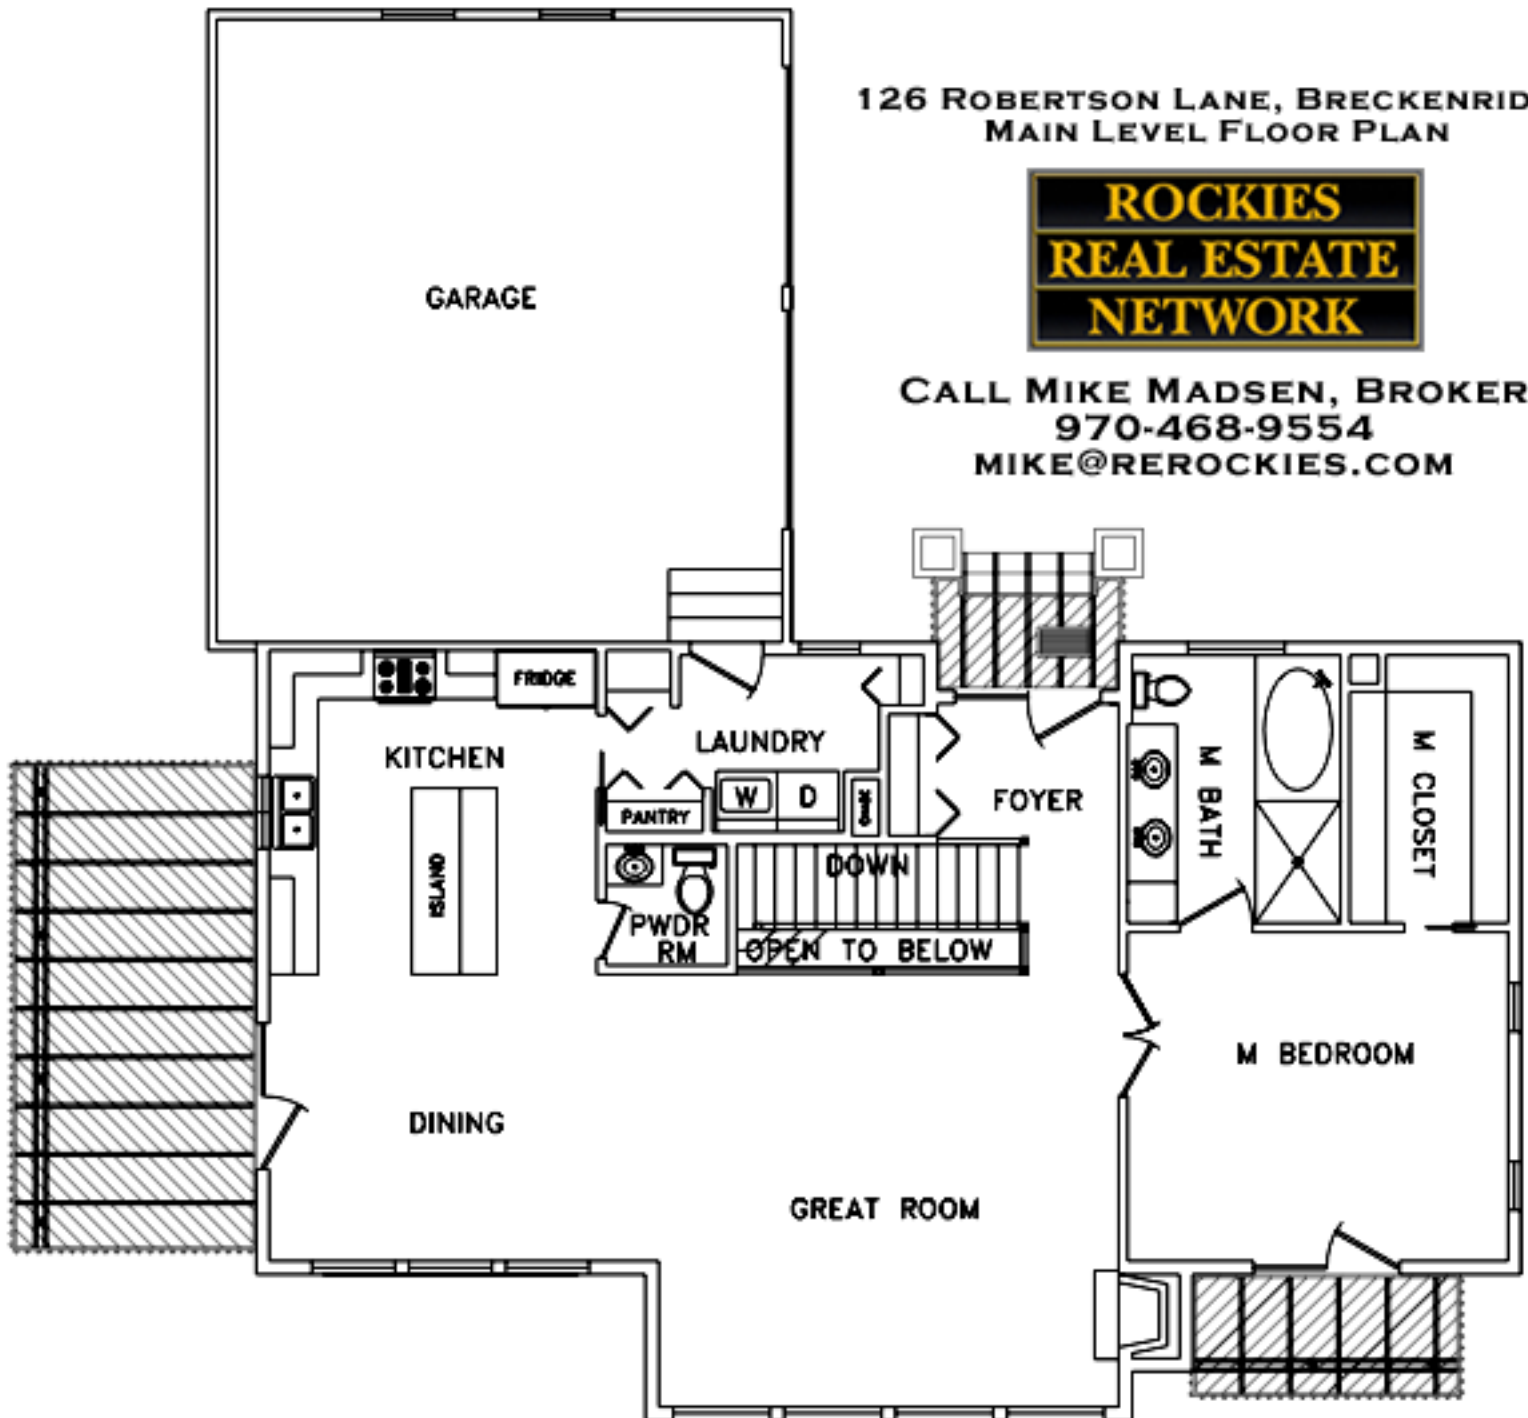

126 ROBERTSON LANE, BRECKENRIDGE  
MAIN LEVEL FLOOR PLAN

**ROCKIES  
REAL ESTATE  
NETWORK**

CALL MIKE MADSEN, BROKER  
970-468-9554  
MIKE@REROCKIES.COM

126 ROBERTSON LANE, BRECKENRIDGE LOWER LEVEL FLOOR PLAN